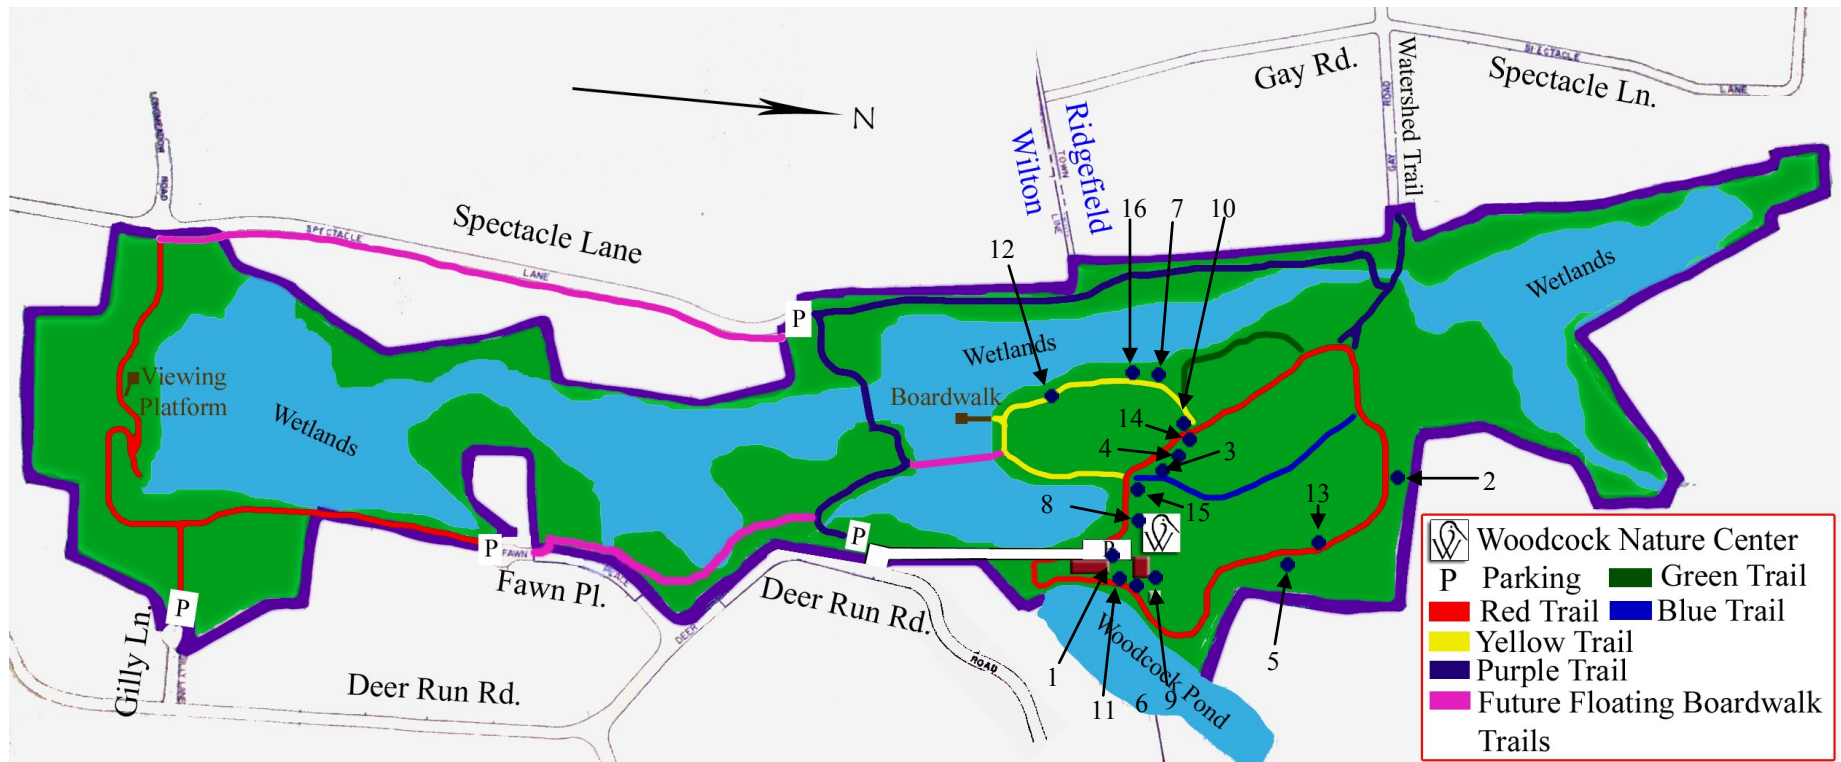

# Woodcock Nature Center Tree Walk

1. Bigtooth Aspen
2. Shagbark Hickory
3. Red Maple
4. Black Cherry

5. American Hornbeam
6. White Pine
7. American Beech
8. Yellow Birch

9. Sassafras
10. White Ash
11. White Ash
12. Red oak

13. Eastern Hemlock
14. White Oak
15. Sweet Birch
16. Chestnut Oak

Constructed by volunteers as part of an Eagle Scout Project by Steven Reifers of Troop 125  
 Plaques designed and provided by Woodcock Nature Center Treasurer Tim Schmidt  
 Materials donated by The Home Depot, Ring's End Lumber, and West End Lumber